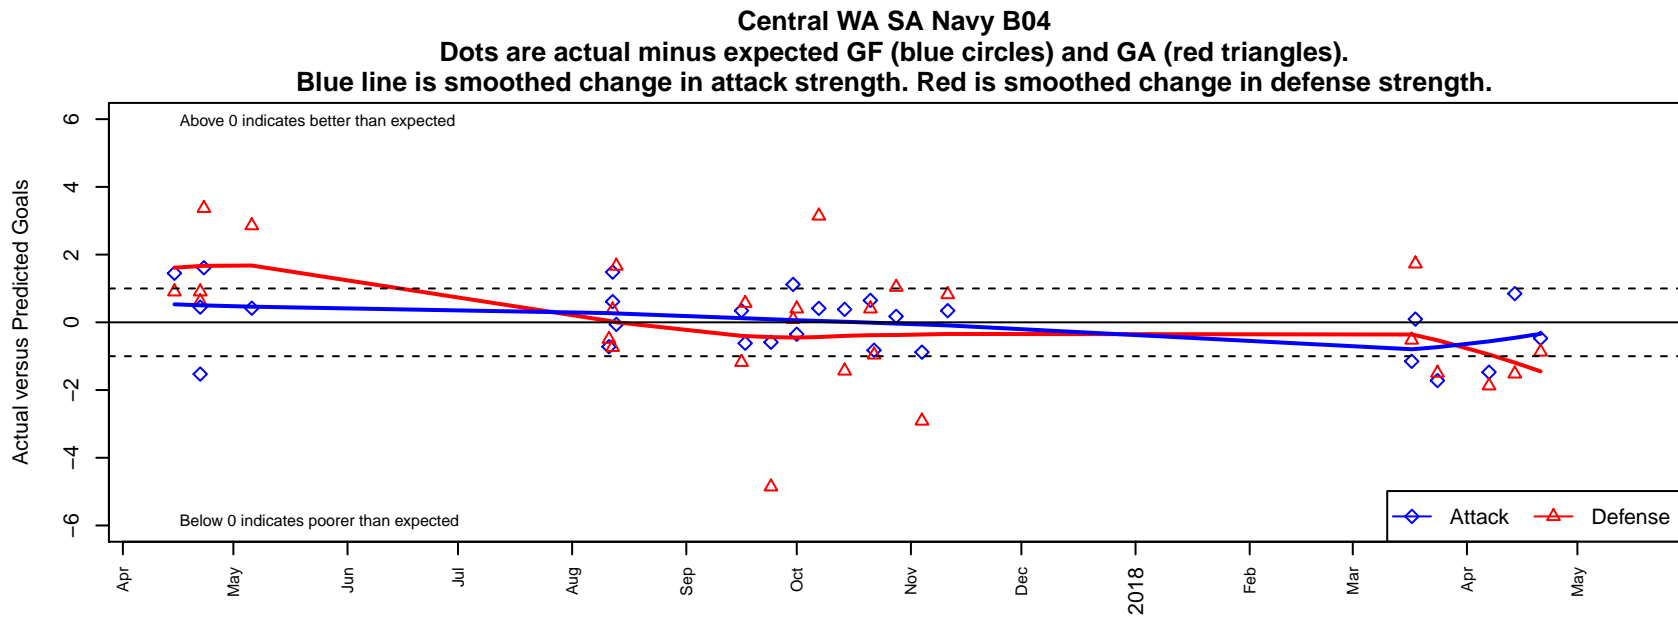

Central WA SA Navy B04

Central WA Soccer Academy
 Yakima, WA
 B04 total strength=1036
 attack=2.76 defense=1.87
 fall league = PSPL WSPL U14
 spr league = Spr PSPL EWA - '04 Classic 1 - I
 notes= Freiz 2015

**attack and defense variance (black dot)
relative to other teams
and top 10 in region**

**attack and defense rating
relative to others at age
and all opponents in last 13 months**

Performance relative to 13 month average