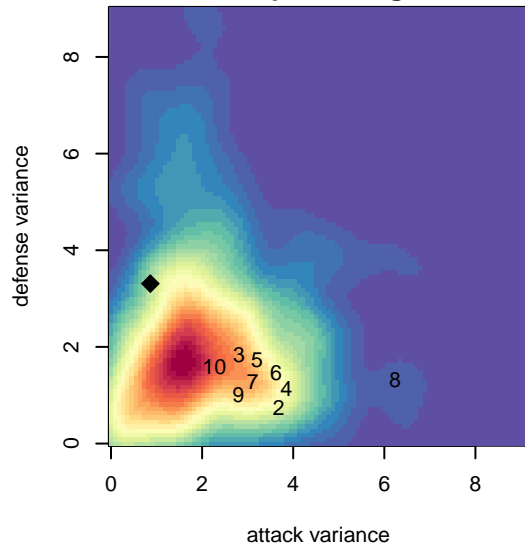

Central WA SA Navy B04

Central WA Soccer Academy
 Yakima, WA
 B04 total strength=1036
 attack=2.76 defense=1.87
 fall league = PSPL WSPL U14
 spr league = Spr PSPL EWA - '04 Classic 1 - I
 notes= Freiz 2015

**attack and defense variance (black dot)
relative to other teams
and top 10 in region**

**attack and defense rating
relative to others at age
and all opponents in last 13 months**

Performance relative to 13 month average