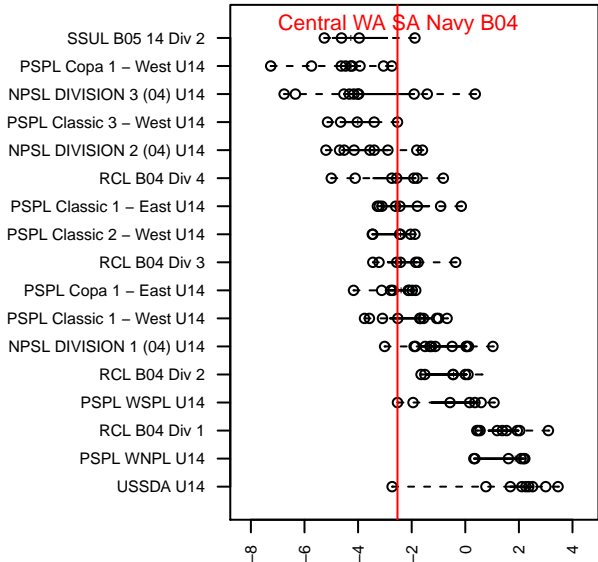

Central WA SA Navy B04

Central WA Soccer Academy
 Yakima, WA
 B04 total strength=1036
 attack=2.76 defense=1.87
 fall league = PSPL WSPL U14
 spr league = Spr PSPL EWA - '04 Classic 1 - I
 notes= Freiz 2015

alt names used:
 CW SOUNDERS NAVY 04
 CWSA CW Sounders B04 Navy
 CWS CW Sounders B04 Navy

Venues played:
 2016 Spr PSPL SuperLeague East U13
 2016 WA Cup U13 Gold U13
 2017 Les Schwab NW Cup U14 Premier (Gold)
 2017 PSPL WSPL U14
 2017 Spr PSPL EWA - '04 Classic 1 - East U1

**attack and defense variance (black dot)
relative to other teams
and top 10 in region**

**attack and defense rating
relative to others at age
and all opponents in last 13 months**

Performance relative to 13 month average