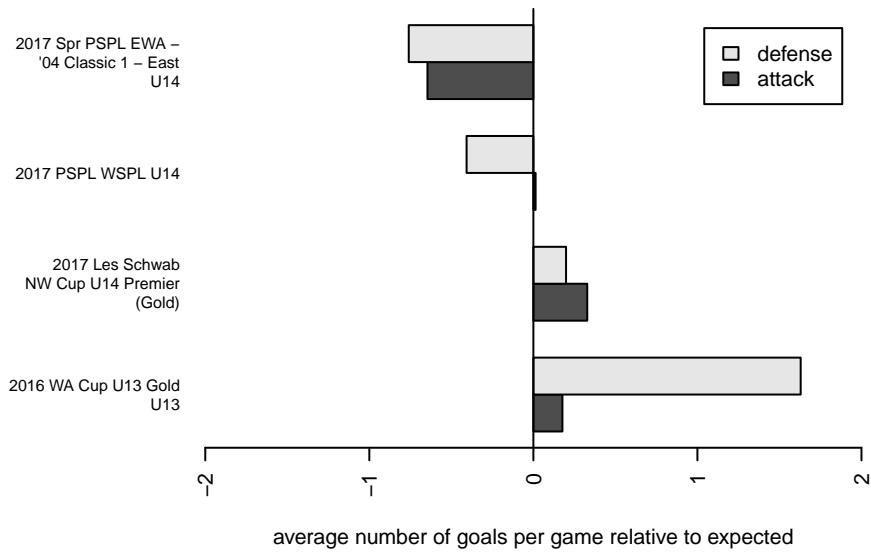

Central WA SA Navy B04

Central WA Soccer Academy
 Yakima, WA
 B04 total strength=1036
 attack=2.76 defense=1.87
 fall league = PSPL WSPL U14
 spr league = Spr PSPL EWA - '04 Classic 1 - I
 notes= Freiz 2015

alt names used:
 CW SOUNDERS NAVY 04
 CWSA CW Sounders B04 Navy
 CWS CW Sounders B04 Navy

Venues played:
 2016 Spr PSPL SuperLeague East U13
 2016 WA Cup U13 Gold U13
 2017 Les Schwab NW Cup U14 Premier (Gold)
 2017 PSPL WSPL U14
 2017 Spr PSPL EWA - '04 Classic 1 - East U1

**attack and defense variance (black dot)
relative to other teams
and top 10 in region**

**attack and defense rating
relative to others at age
and all opponents in last 13 months**

Performance relative to 13 month average