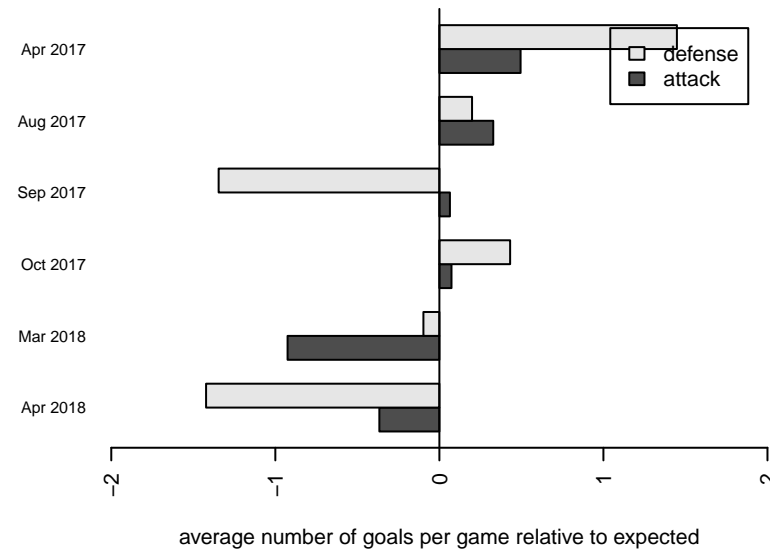

Performance relative to 13 month average